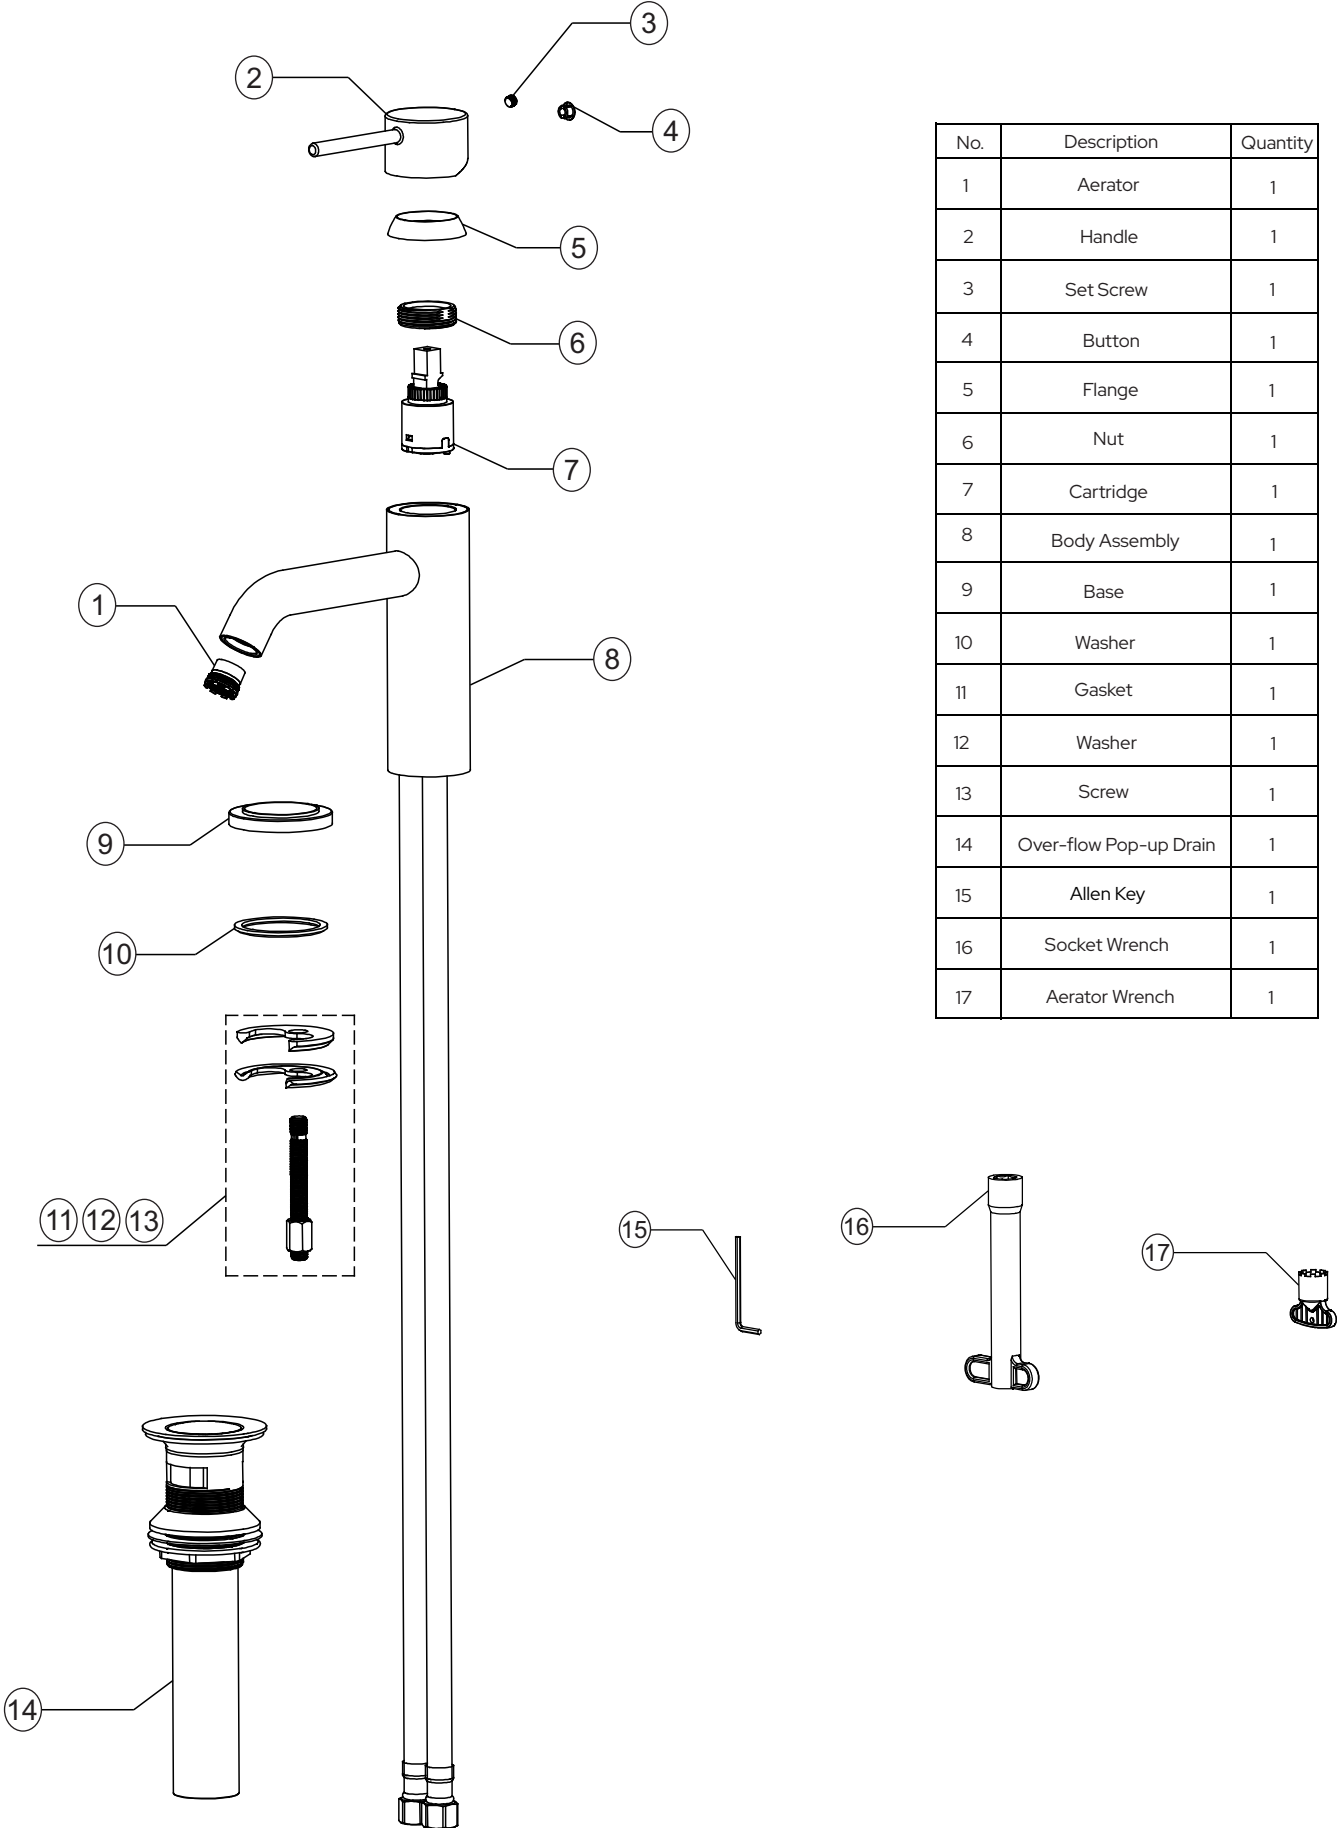

Parts Breakdown

BA-400-04

Single Hole Bathroom Faucet

No.	Description	Quantity
1	Aerator	1
2	Handle	1
3	Set Screw	1
4	Button	1
5	Flange	1
6	Nut	1
7	Cartridge	1
8	Body Assembly	1
9	Base	1
10	Washer	1
11	Gasket	1
12	Washer	1
13	Screw	1
14	Over-flow Pop-up Drain	1
15	Allen Key	1
16	Socket Wrench	1
17	Aerator Wrench	1